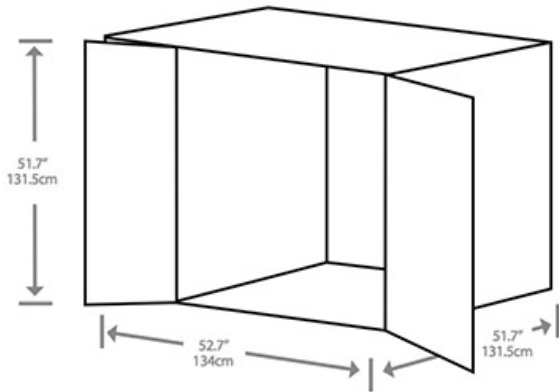

LD3 RKN e1

TECHNICAL SPECIFICATIONS

ULD Name:	LD3 RKN e1
Volume:	81.9 cu.ft. (2.3m3)
Tare Weight:	635kg/1440lbs
External Dimensions:	78.7" x 60.2" x 63.8"

Compatible Aircraft

Boeing 747

Total in Service: 52
Capacity: Up to 337 passengers
Range: Up to 4,390 miles (8,130kms)